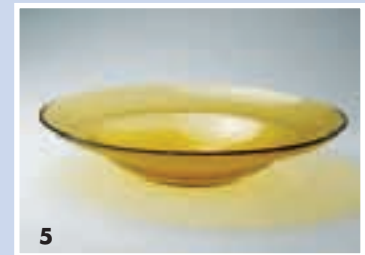

GAGPC13 \$18.00
13¼" Antique Glass Plate
Clear

3

3 Pebble Glass Plate (Color in Glass)

GPB06—B, C, P, G, A, AQ, R \$4.00
6" Pebble - Blue, Clear, Plum, Green,
Amber, Aqua, Red Sprayed

GPB08—B, C, P, G, A, AQ, R \$6.00
8" Pebble - Blue, Clear, Plum, Green,
Amber, Aqua, Red Sprayed

GPB10—B, C, P, G, A, AQ, R \$9.00
10" Pebble -Blue, Clear, Plum, Green,
Amber, Aqua, Red Sprayed

GPB12—B, C, P, G, A, AQ, R \$12.00
12" Pebble -Blue, Clear, Plum, Green,
Amber, Aqua, Red Sprayed

*Sprayed Red items May scratch under
adverse conditions—Hand wash only.*

4 Pebble Glass Cups and Bowl

GPBM—B, C, P, R, G, A, AQ \$6.00
7 oz. Cup
Blue, Clear, Plum, sprayed Red,
Green, Amber, Aqua

GPBB—B, P, R, G, A, AQ \$7.00
22 oz. Salad/Soup Bowl
Blue, Clear, Plum, sprayed Red,
Green, Amber, Aqua

4

5

**5 GBP12—A, C, B, P, \$11.00
G, AQ, R**

12" Glass Pasta Bowl
Amber, Clear, Cobalt Blue,
Purple (Plum), Green,
Aqua, sprayed Red

7

6 GSP4-B \$5.00 4" Blue Square
GSP4-G \$5.00 4" Green Square
GSP4-P \$5.00 4" Purple Square
GSP4-R \$5.00 4" Red Square
GSP4-Y \$5.00 4" Yellow Square
GSP4-W \$5.00 4" White Square